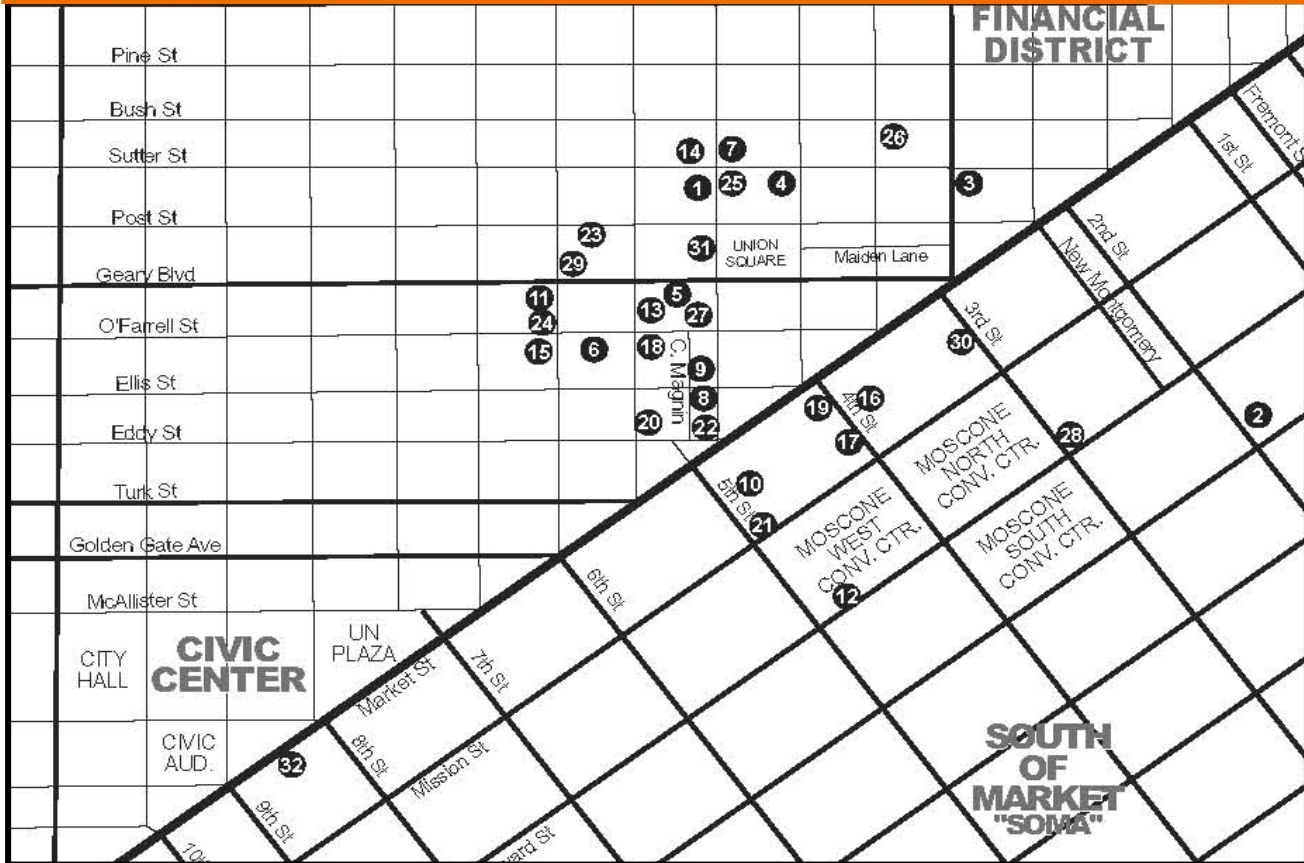

JUNE 1-3

CommunityOne

JavaOne

JUNE 2-5

Hotel	Rate	Distance	Hotel	Rate	Distance
1 Chancellor Hotel	\$150 sgl/dbl	6 Blocks	23 Prescott Hotel	\$179 sgl/dbl	5 Blocks
2 Courtyard Marriott Downtown	\$195 sgl/dbl	3 Blocks	24 Serrano Hotel	\$169 sgl/dbl	6 Blocks
3 Galleria Park Hotel	\$179 sgl/dbl	4 Blocks	25 Sir Francis Drake	\$179 sgl/dbl	5 Blocks
4 Grand Hyatt San Francisco	\$179 sgl/dbl	5 Blocks	26 Triton Hotel	\$165 sgl/dbl	4 Blocks
5 Handlery Union Square	\$145 sgl/dbl	4 Blocks	27 Villa Florence	\$179 sgl/dbl	5 Blocks
6 Hilton San Francisco	\$189 sgl/dbl	5 Blocks	28 W San Francisco*	\$275 sgl/dbl	1 Block
7 San Francisco Marriott Union Square (Formerly Hotel 480)	\$235 sgl/dbl	6 Blocks	29 Warwick San Francisco	\$209 sgl/dbl	6 Blocks
8 Hotel Abri	\$179 sgl/dbl	3 Blocks	30 Westin San Francisco Market Street*	\$239 sgl/dbl	2 Blocks
9 Hotel Fusion	\$149 sgl/dbl	3 Blocks	31 Westin St. Francis	\$239 sgl/dbl	6 Blocks
10 Hotel Milano*	\$179 sgl/dbl	2 Blocks	32 Whitcomb Hotel	\$119 sgl/dbl	6 Blocks
11 Hotel Monaco	\$185 sgl/dbl	6 Blocks			
12 InterContinental San Francisco*	\$235 sgl/dbl	1 Block			
13 King George Hotel	\$129 sgl/dbl	5 Blocks			
14 Larkspur Hotel Union Square	\$149 sgl/dbl	7 Blocks			
15 Mark Twain Hotel	\$139 sgl/dbl	5 Blocks			
16 Marriott San Francisco Downtown*	\$235 sgl/dbl	1 Block			
17 Mosser Hotel	\$179 sgl/dbl	2 Blocks			
18 Hotel Nikko	\$194 sgl/dbl	4 Blocks			
19 Palomar Hotel*	\$259 sgl/dbl	1 Block			
20 Parc 55 Hotel	\$189 sgl/dbl	3 Blocks			
21 Pickwick Hotel	\$189 sgl/dbl	5 Blocks			
22 Powell Hotel	\$151 sgl/dbl	3 Blocks			

All hotels listed will have shuttle bus service provided to and from the Moscone Convention Center unless the hotel is within walking distance (*).

*Rates subject to change. This document was last updated on May 13, 2009.