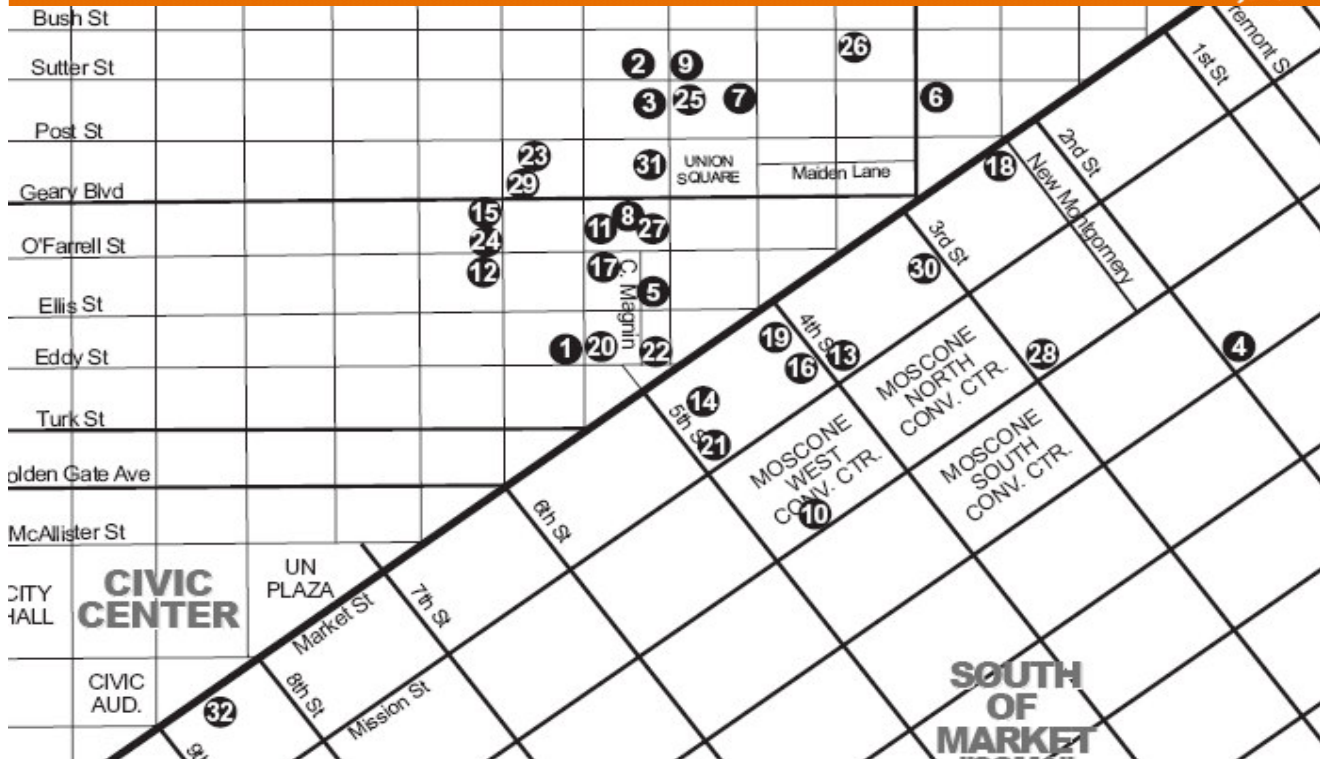

Official Conference Hotel Listing

Hotel	Rate	Distance	Hotel	Rate	Distance
1 Bijou Hotel	\$145 sgl/dbl	4 Blocks	23 Prescott Hotel	\$195 sgl/dbl	7 Blocks
2 Cartwright Hotel	\$165 sgl/dbl	7 Blocks	24 Serrano Hotel	\$182 sgl/dbl	7 Blocks
3 Chancellor Hotel	\$146 sgl/dbl	6 Blocks	25 Sir Francis Drake	\$189 sgl/dbl	6 Blocks
4 Courtyard by Marriott Downtown	\$259 sgl/dbl	2 Blocks	26 Triton Hotel	\$173 sgl/dbl	7 Blocks
5 Fusion Hotel	\$169 sgl/dbl	4 Blocks	27 Villa Florence	\$199 sgl/dbl	5 Blocks
6 Galleria Park	\$189 sgl/dbl	6 Blocks	28 W San Francisco*	\$295 sgl/dbl	1 Block
7 Grand Hyatt San Francisco	\$239 sgl/dbl	6 Blocks	29 Warwick Regis Hotel	\$175 sgl/dbl	6 Blocks
8 Handlery Union Square	\$185 sgl/dbl	5 Blocks	30 Westin San Francisco Market Street*	\$265 sgl/dbl	2 Blocks
9 Hotel 480 (formerly the Crowne Plaza Union Square)	\$209 sgl/dbl	7 Blocks	31 Westin St. Francis	\$249 sgl/dbl	6 Blocks
10 InterContinental San Francisco*	\$265 sgl/dbl	2 Blocks	32 Whitcomb Hotel	\$159 sgl/dbl	6 Blocks
11 King George Hotel	\$144 sgl/dbl	5 Blocks			
12 Mark Twain Hotel	\$135 sgl/dbl	7 Blocks			
13 Marriott San Francisco Downtown*	\$293 sgl/dbl	1 Block			
14 Milano Hotel*	\$143 sgl/dbl	2 Blocks			
15 Monaco Hotel	\$219 sgl/dbl	6 Blocks			
16 Mosser Hotel*	\$172 sgl/dbl	1 Block			
17 Nikko Hotel	\$190 sgl/dbl	5 Blocks			
18 Palace Hotel	\$265 sgl/dbl	3 Blocks			
19 Palomar Hotel*	\$259 sgl/dbl	1 Block			
20 Parc 55 Hotel	\$239 sgl/dbl	4 Blocks			
21 Pickwick Hotel*	\$154 sgl/dbl	1 Block			
22 Powell Hotel	\$144 sgl/dbl	3 Blocks			

All hotels listed will have shuttle bus service provided to and from the Moscone Convention Center unless the hotel is within walking distance (*).